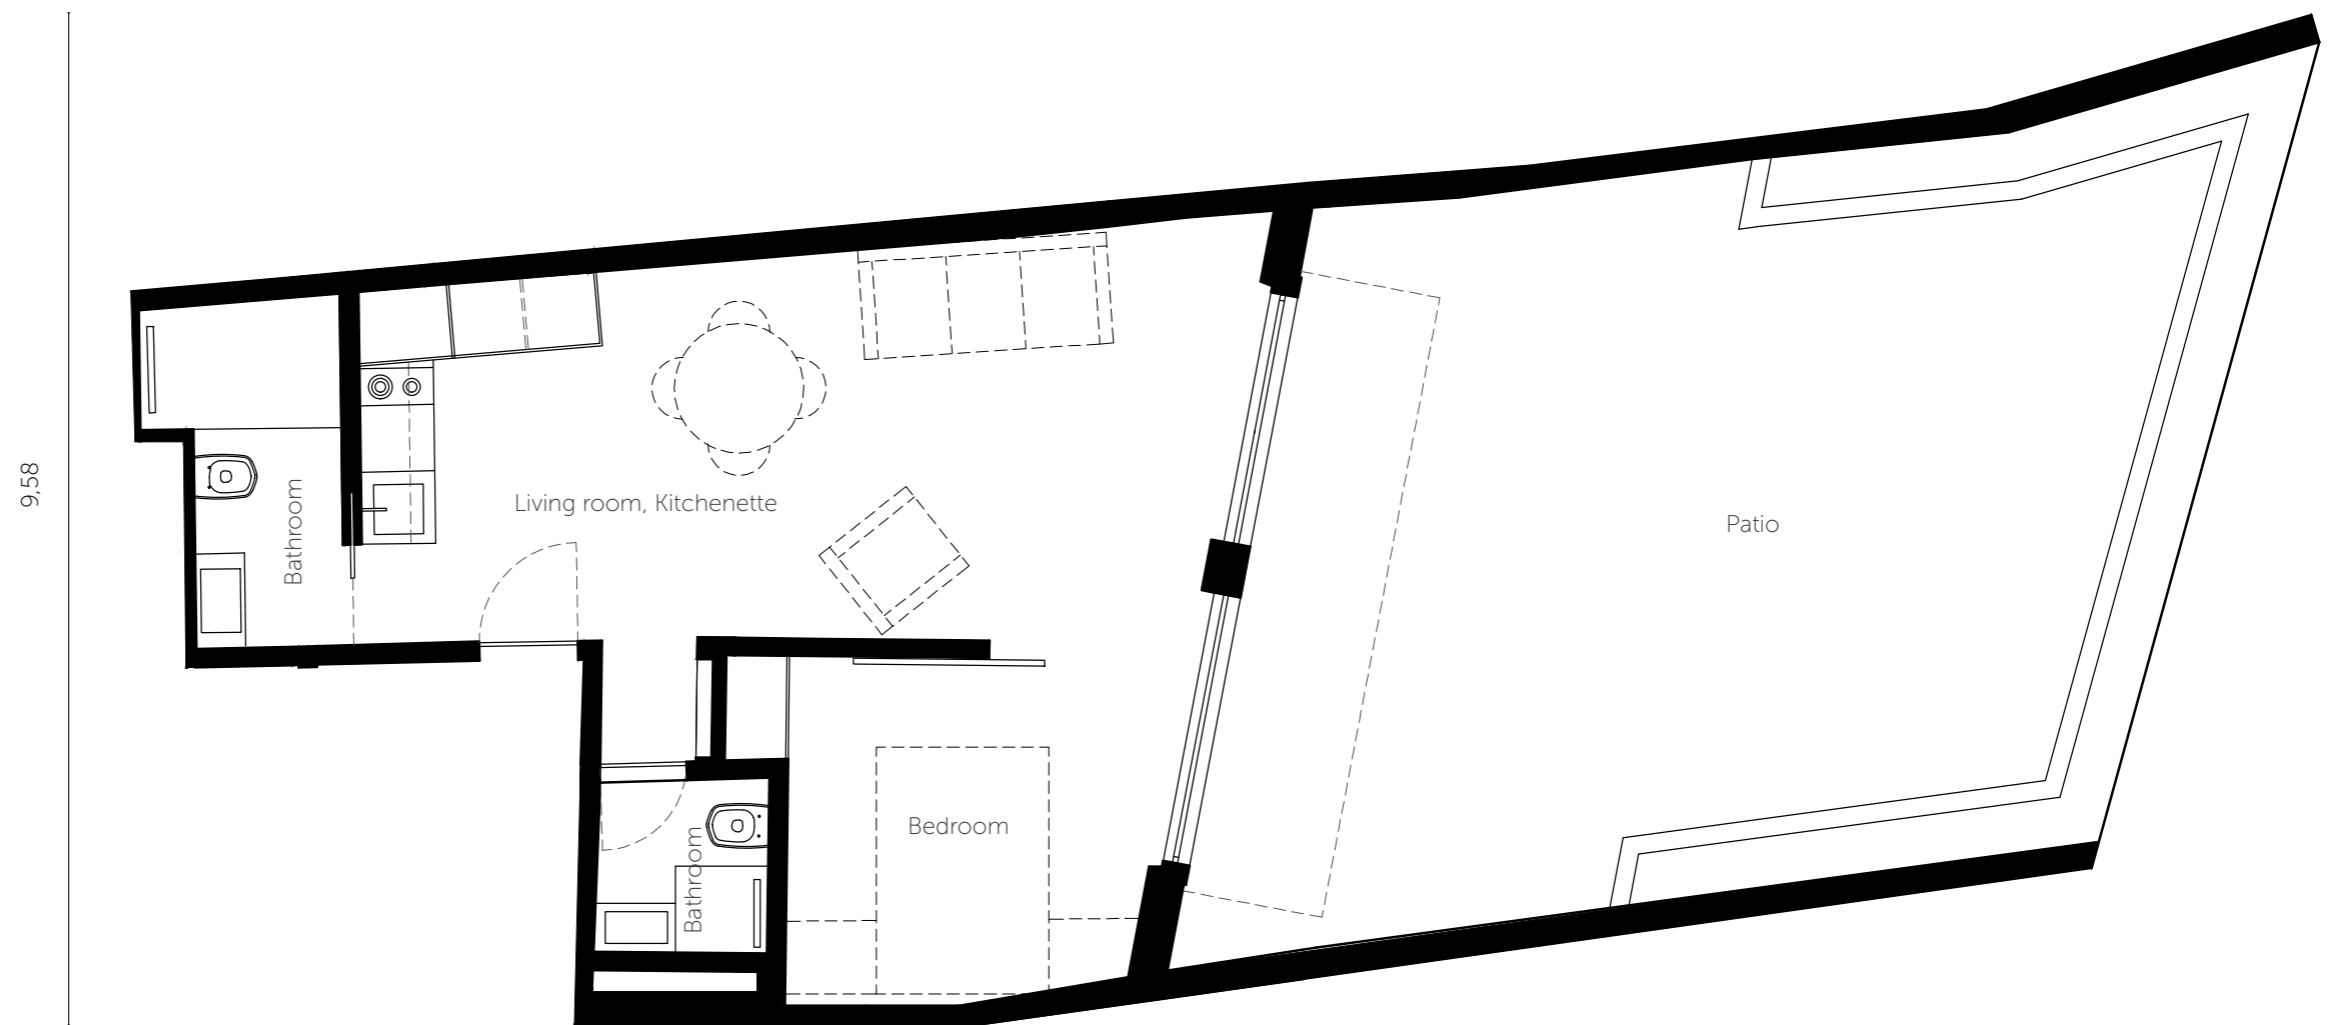

GLORIA
Studios

T1

Level -1
Apartment A

Total gross private area
103,50 sqm

Interior gross area
50,50 sqm

Exterior gross area
53,00 sqm

9,58

Living room, Kitchenette

Bathroom

Bathroom

Bedroom

Patio

17,68