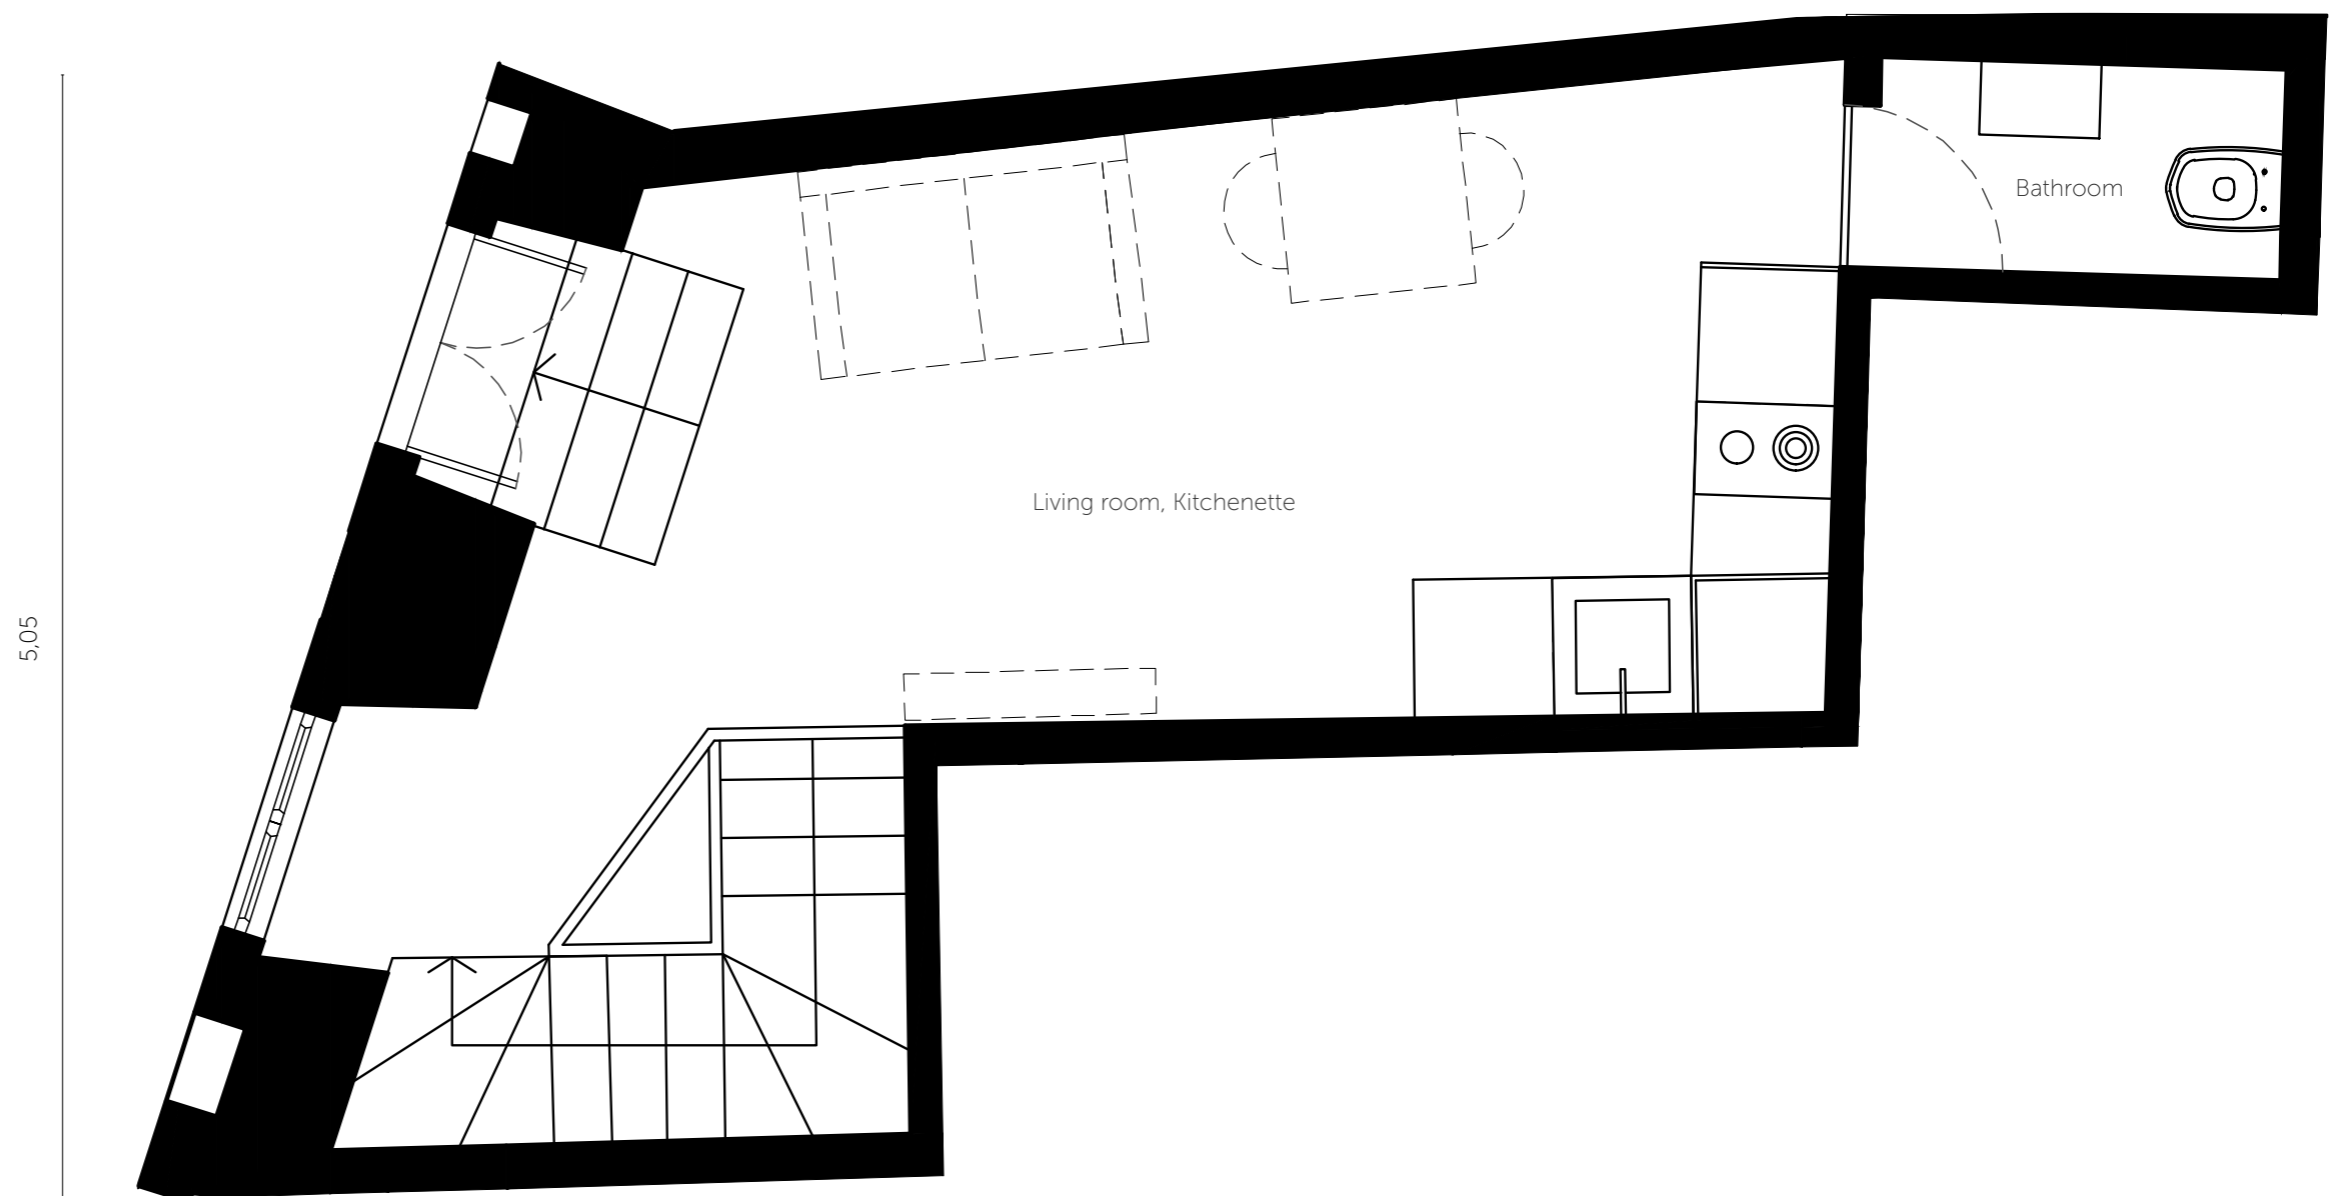

TO

Level 0 Apartment B

Total gross private area
57,90 sqm

Level 0
29,55 sqm

GLORIA

Studios

7,88

5,05

Living room, Kitchenette

Bathroom

TO

Level -1 Apartment B

Total gross private area
57,90 sqm

Level -1
28,38 sqm

GLORIA

Studios