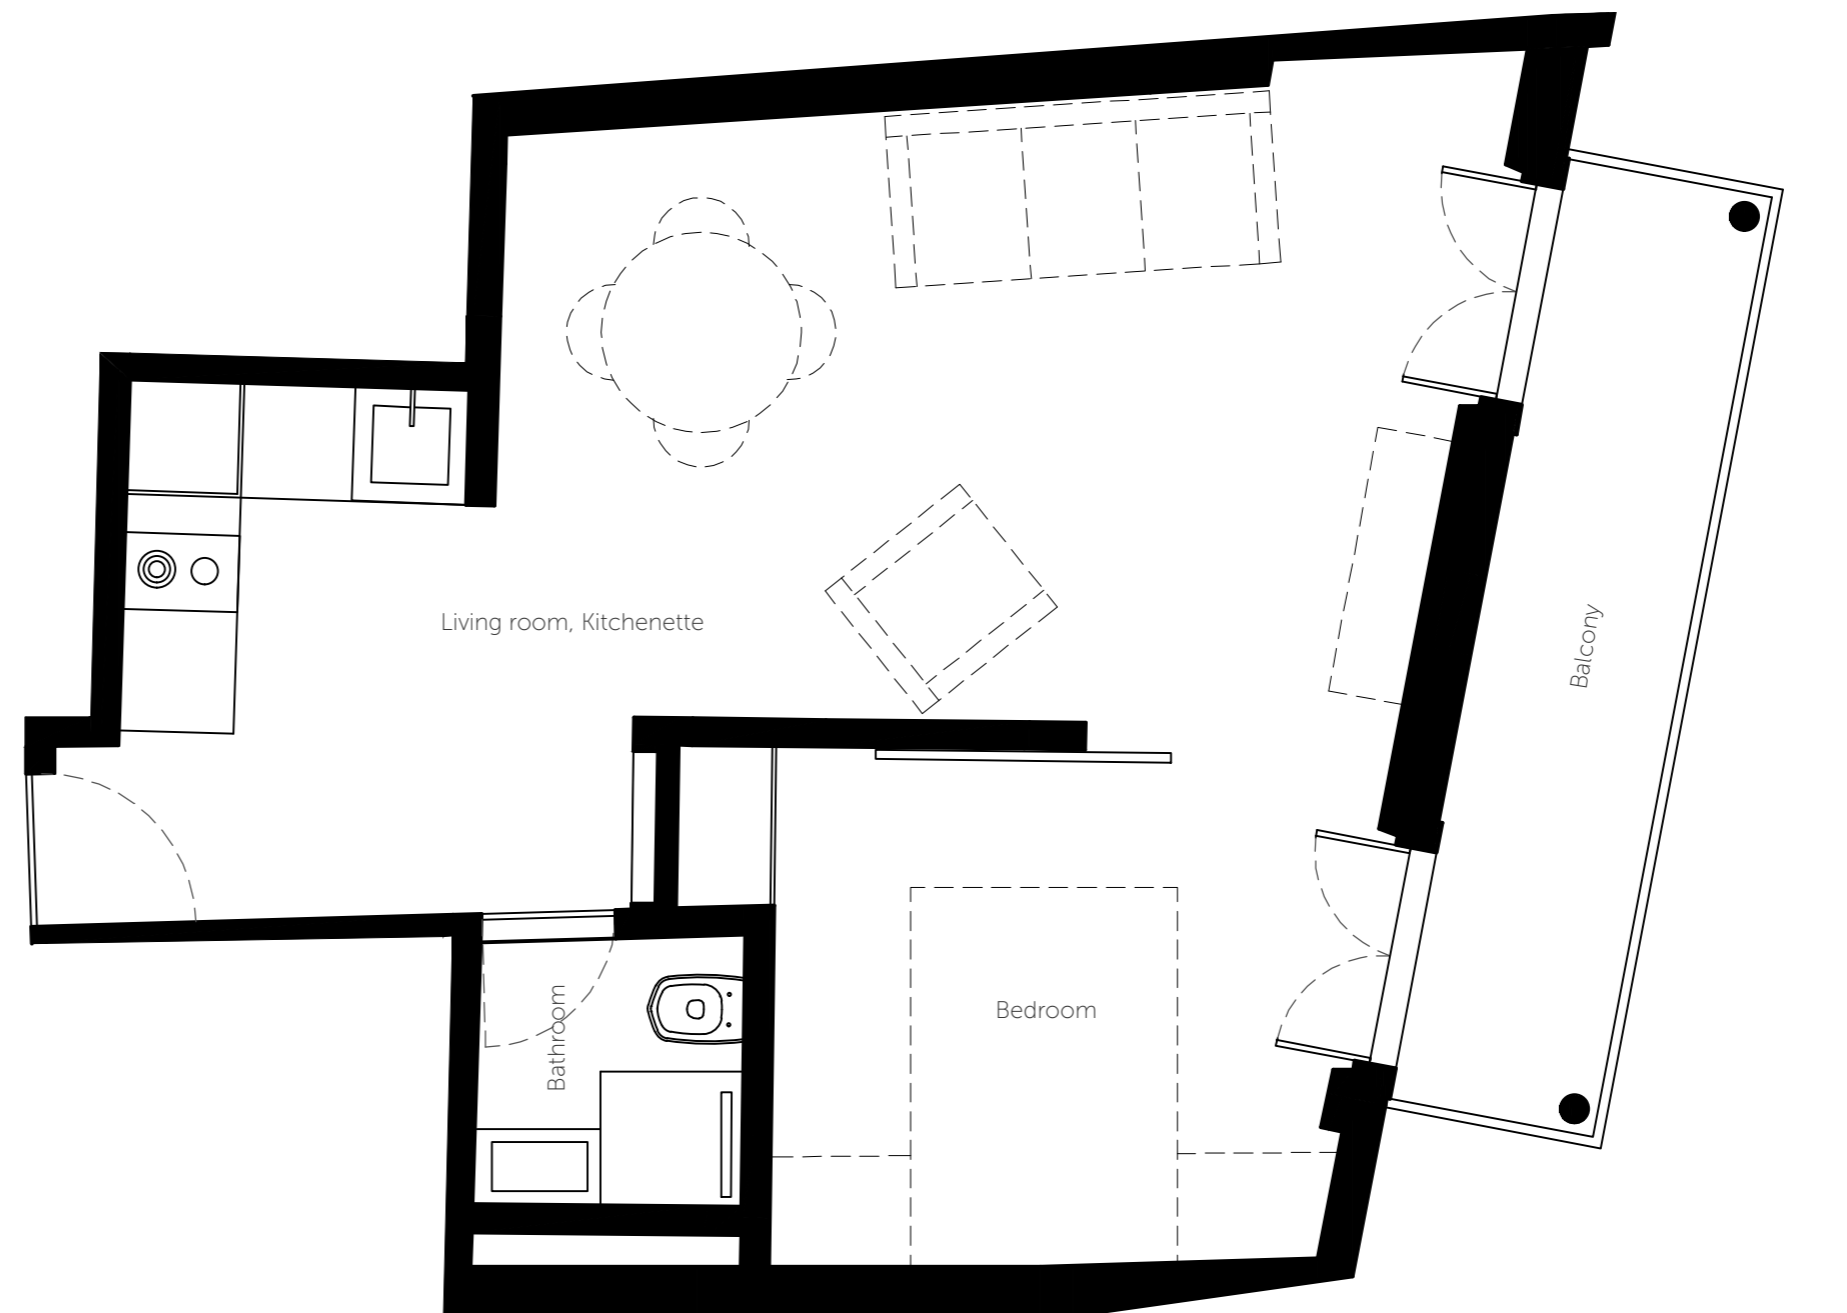

GLORIA
Studios

5,99

T1

Level 0
Apartment C

Total gross private area
48,78 sqm

Interior gross area
43,35 sqm

Exterior gross area
5,43 sqm