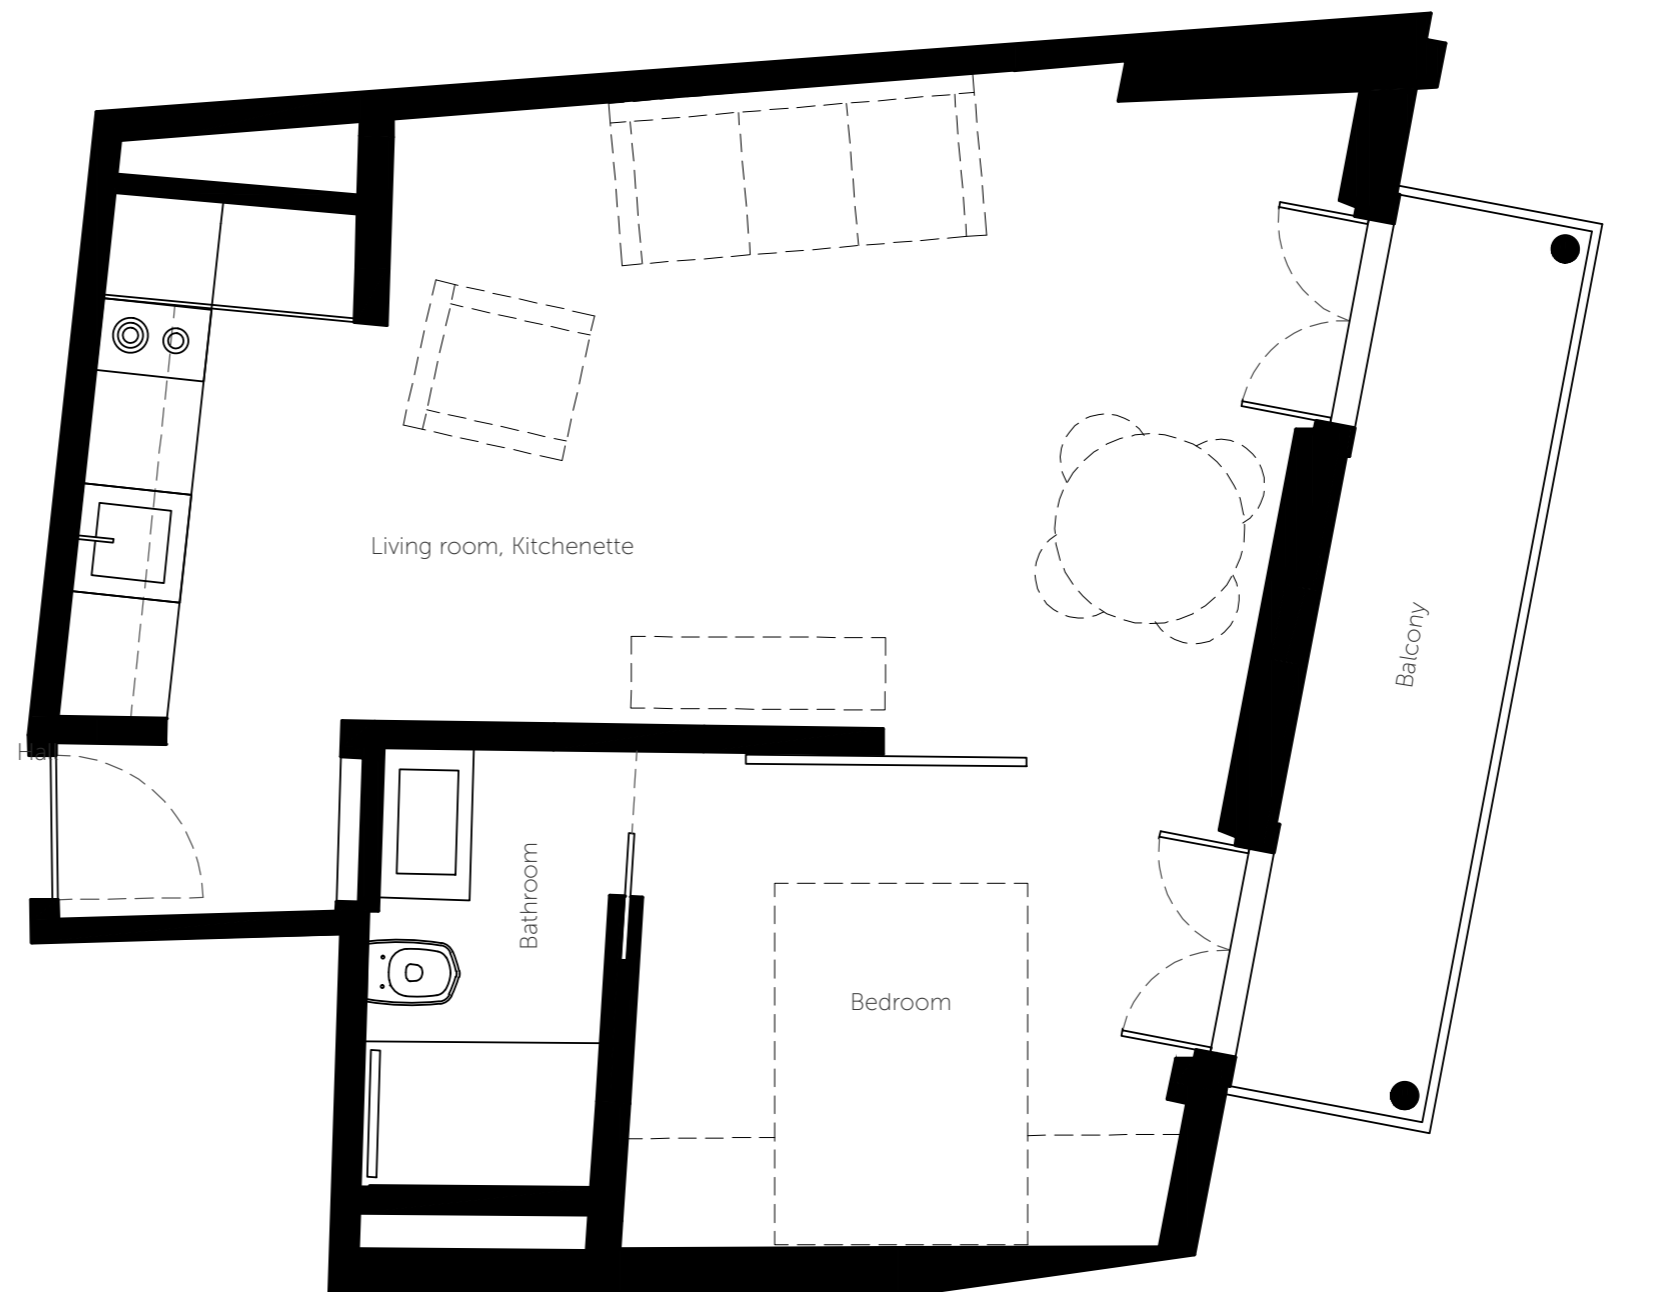

GLORIA
Studios

T1

Level 1
Apartment D

Total gross private area

49,88 sqm

Interior gross area

44,45 sqm

Exterior gross area

5,43 sqm

7,38

6,86