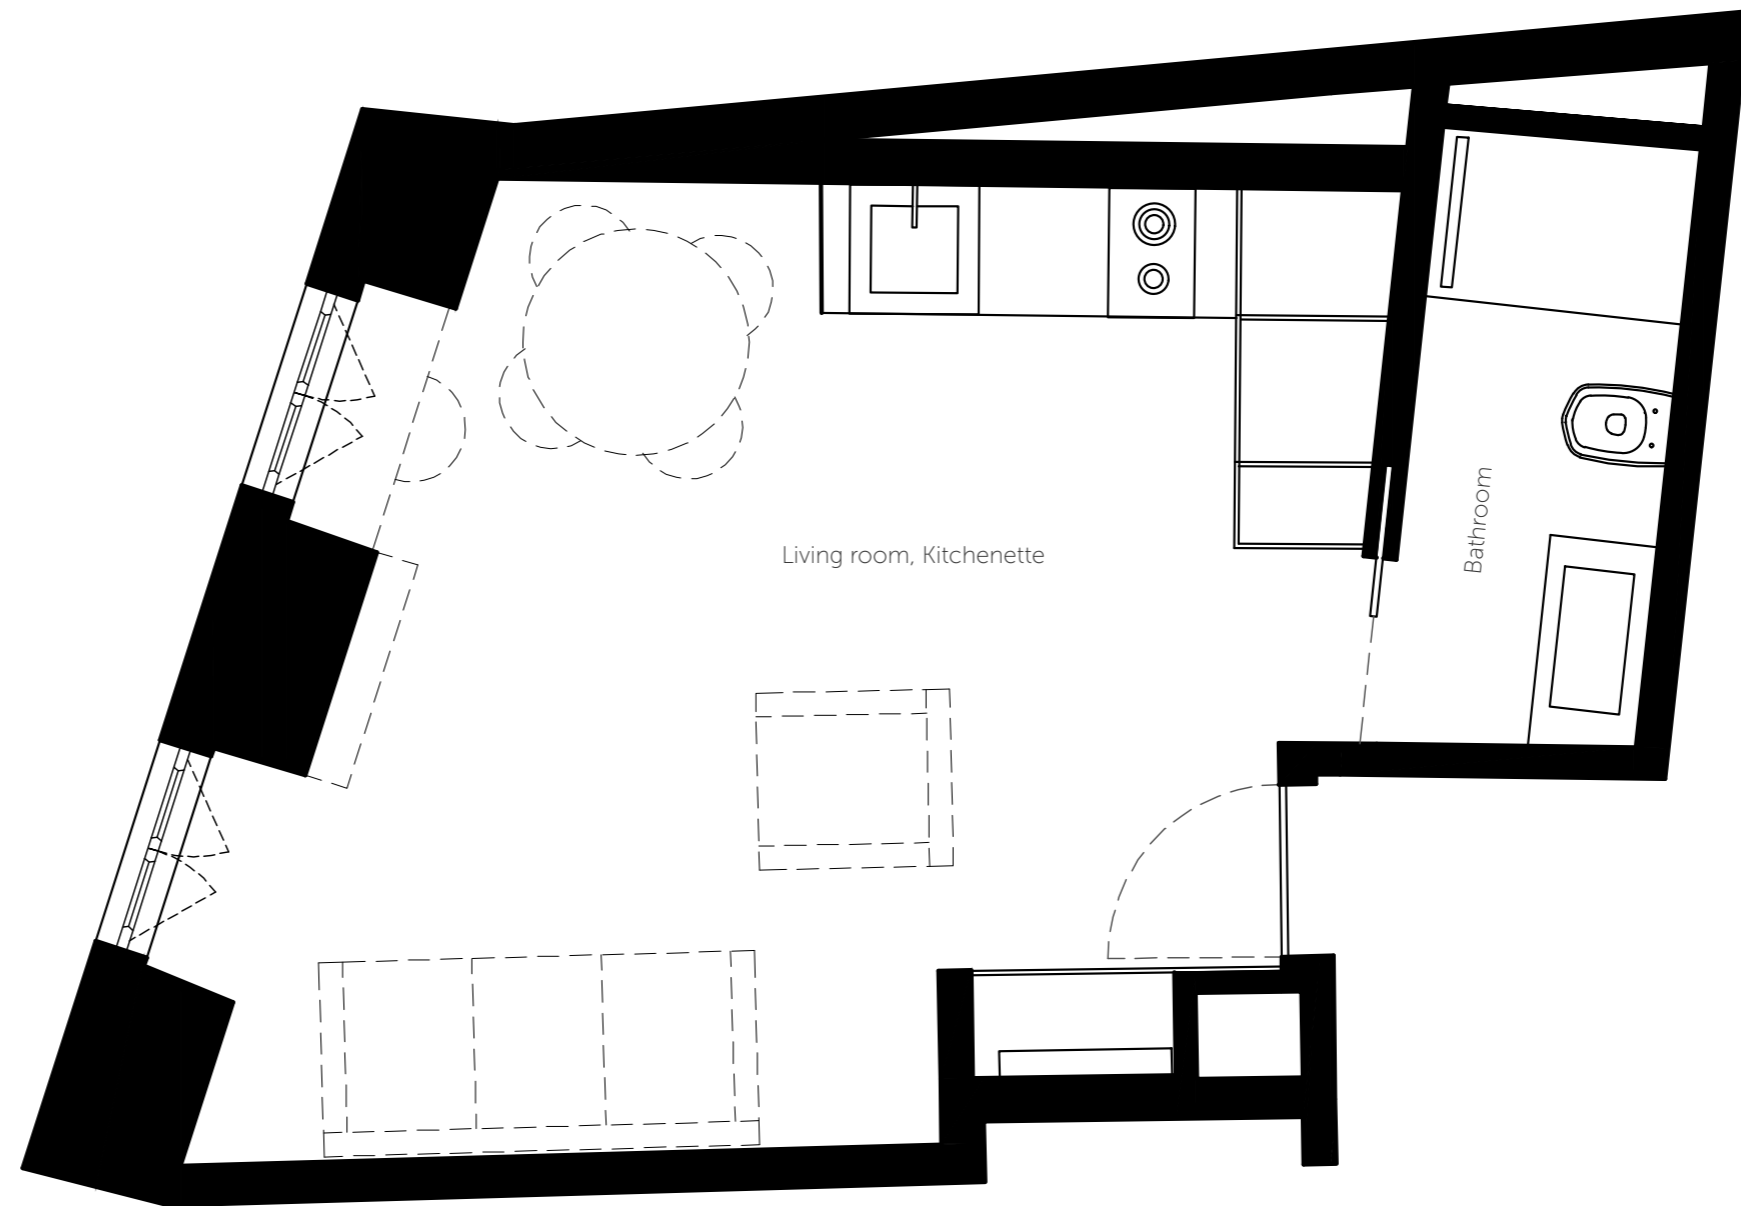

TO

Level I Apartment E

Total gross private area
31,40 sqm

GLORIA

Studios

6,43

5,34