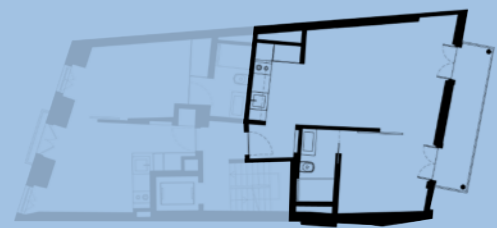

# T1

Level 2  
Apartment F

Total gross private area

**49,78 sqm**

Interior gross area

**44,35 sqm**

Exterior gross area

**5,43 sqm**