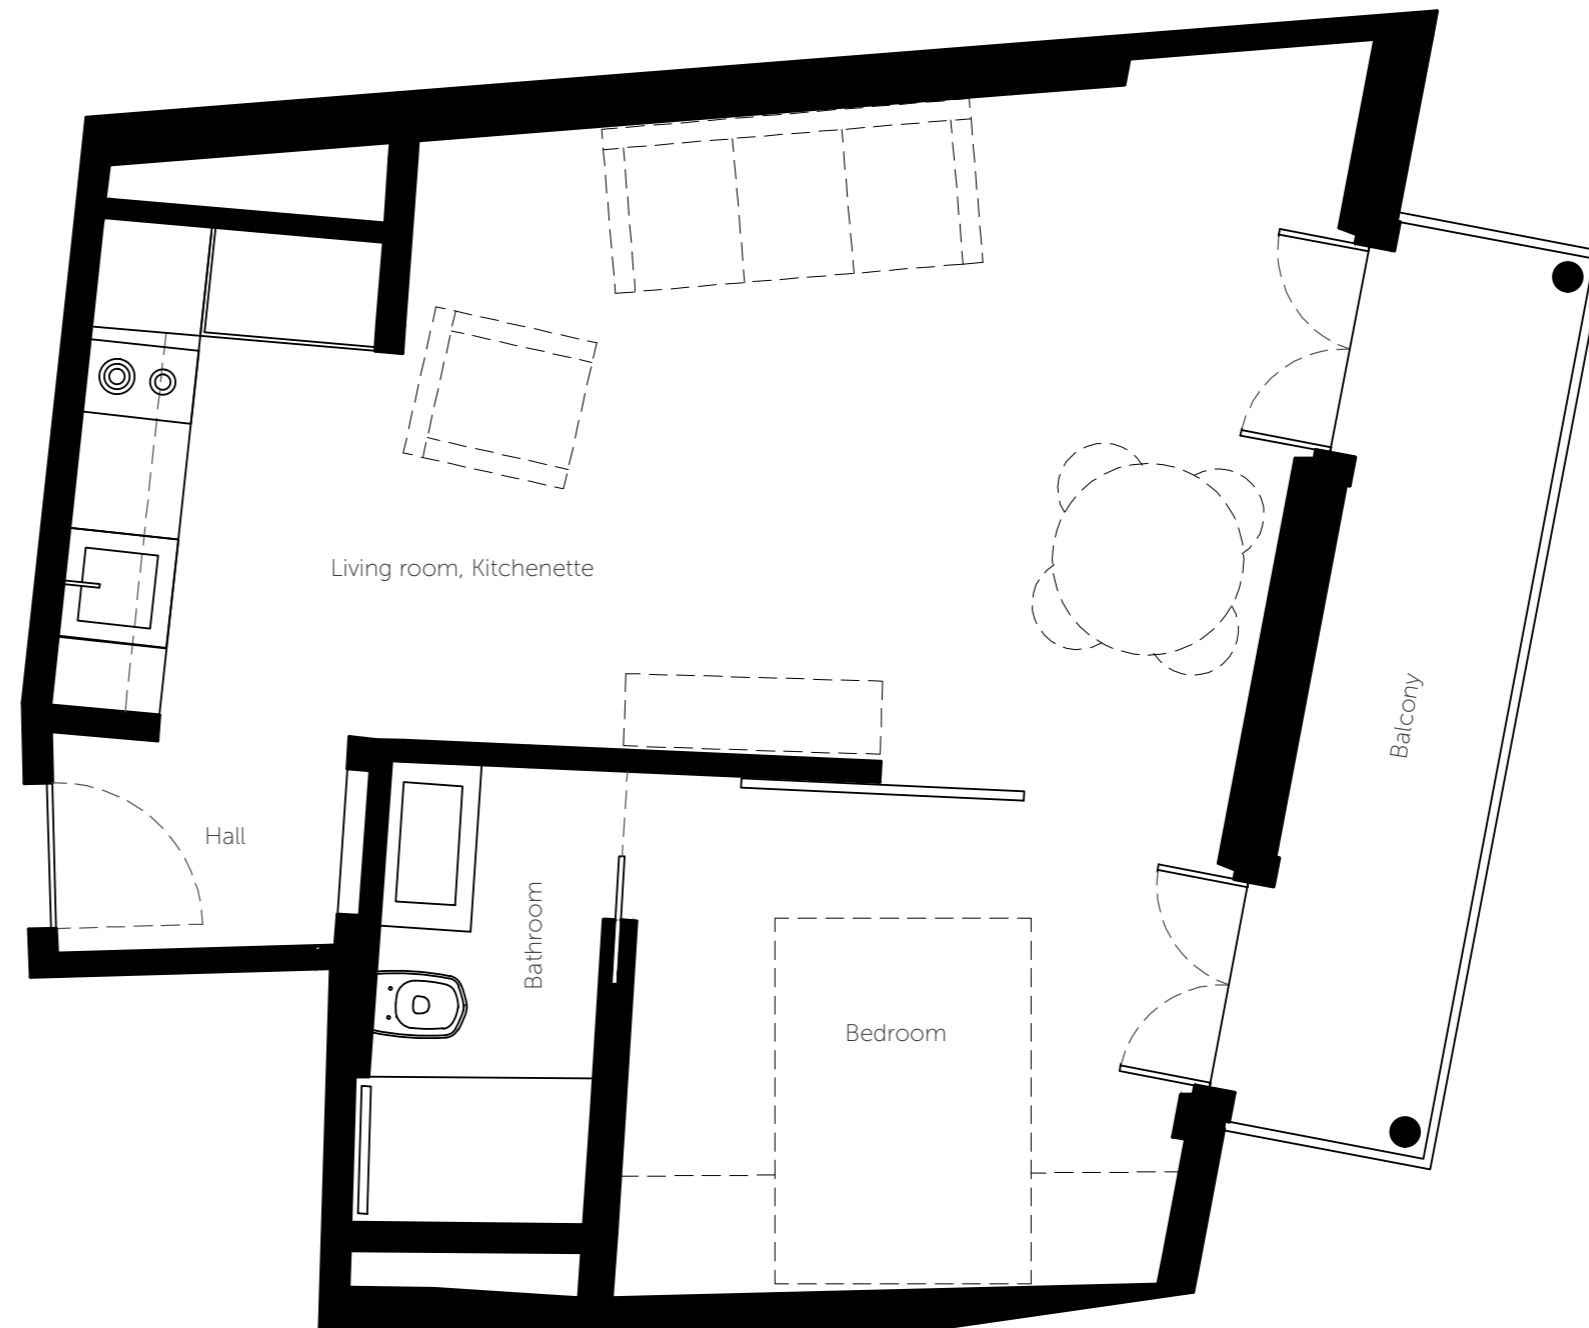

**GLORIA**  
Studios

# T1

Level 2  
Apartment F

Total gross private area

**49,78 sqm**

Interior gross area

**44,35 sqm**

Exterior gross area

**5,43 sqm**

7,39

7,01