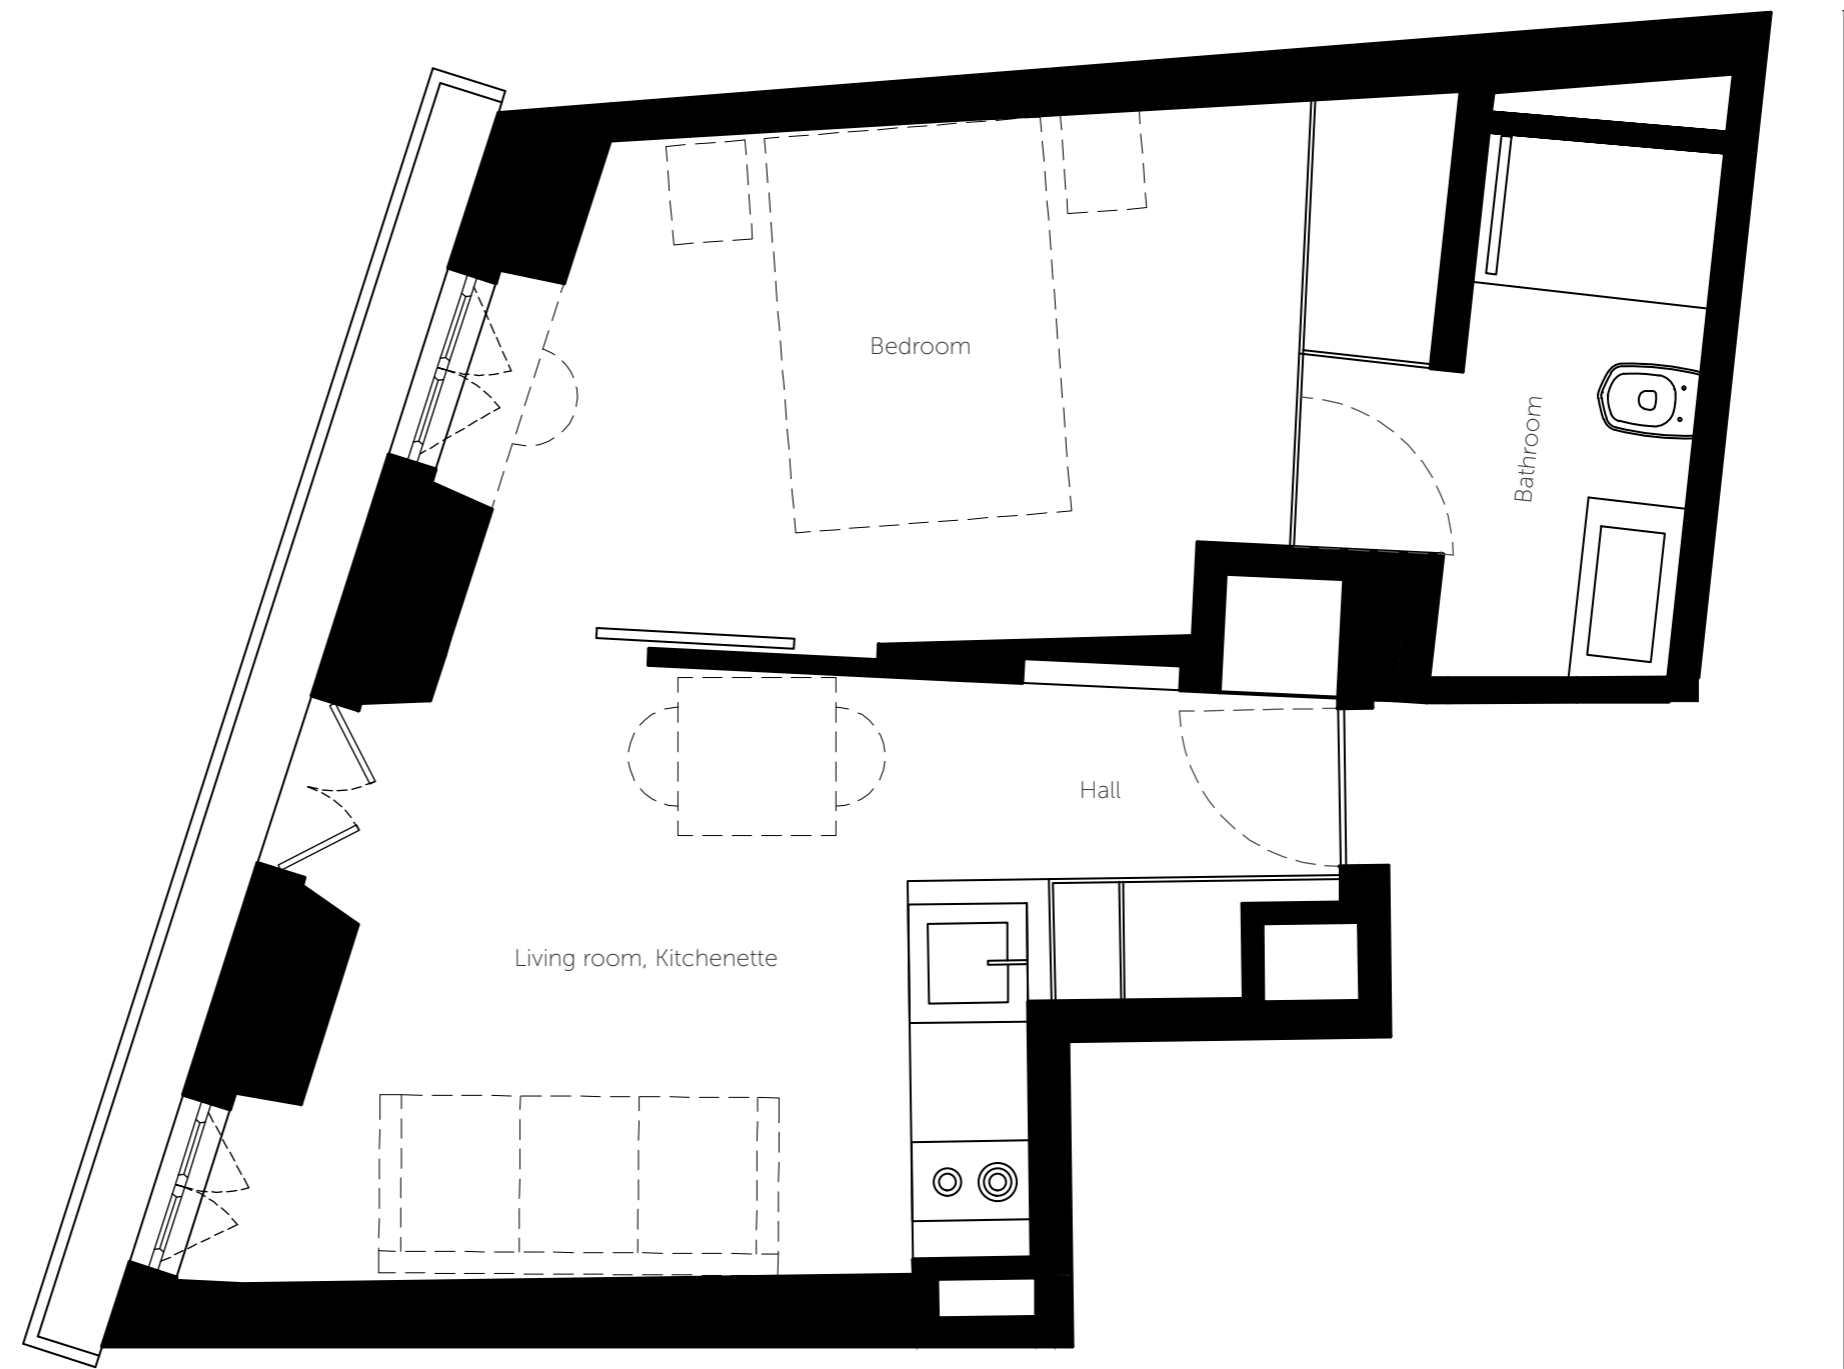

GLORIA
Studios

6,43

6,74

T1

Level 3
Apartment I

Total gross private area
39,73 sqm

Interior gross area
37,10 sqm

Exterior gross area
2,63 sqm