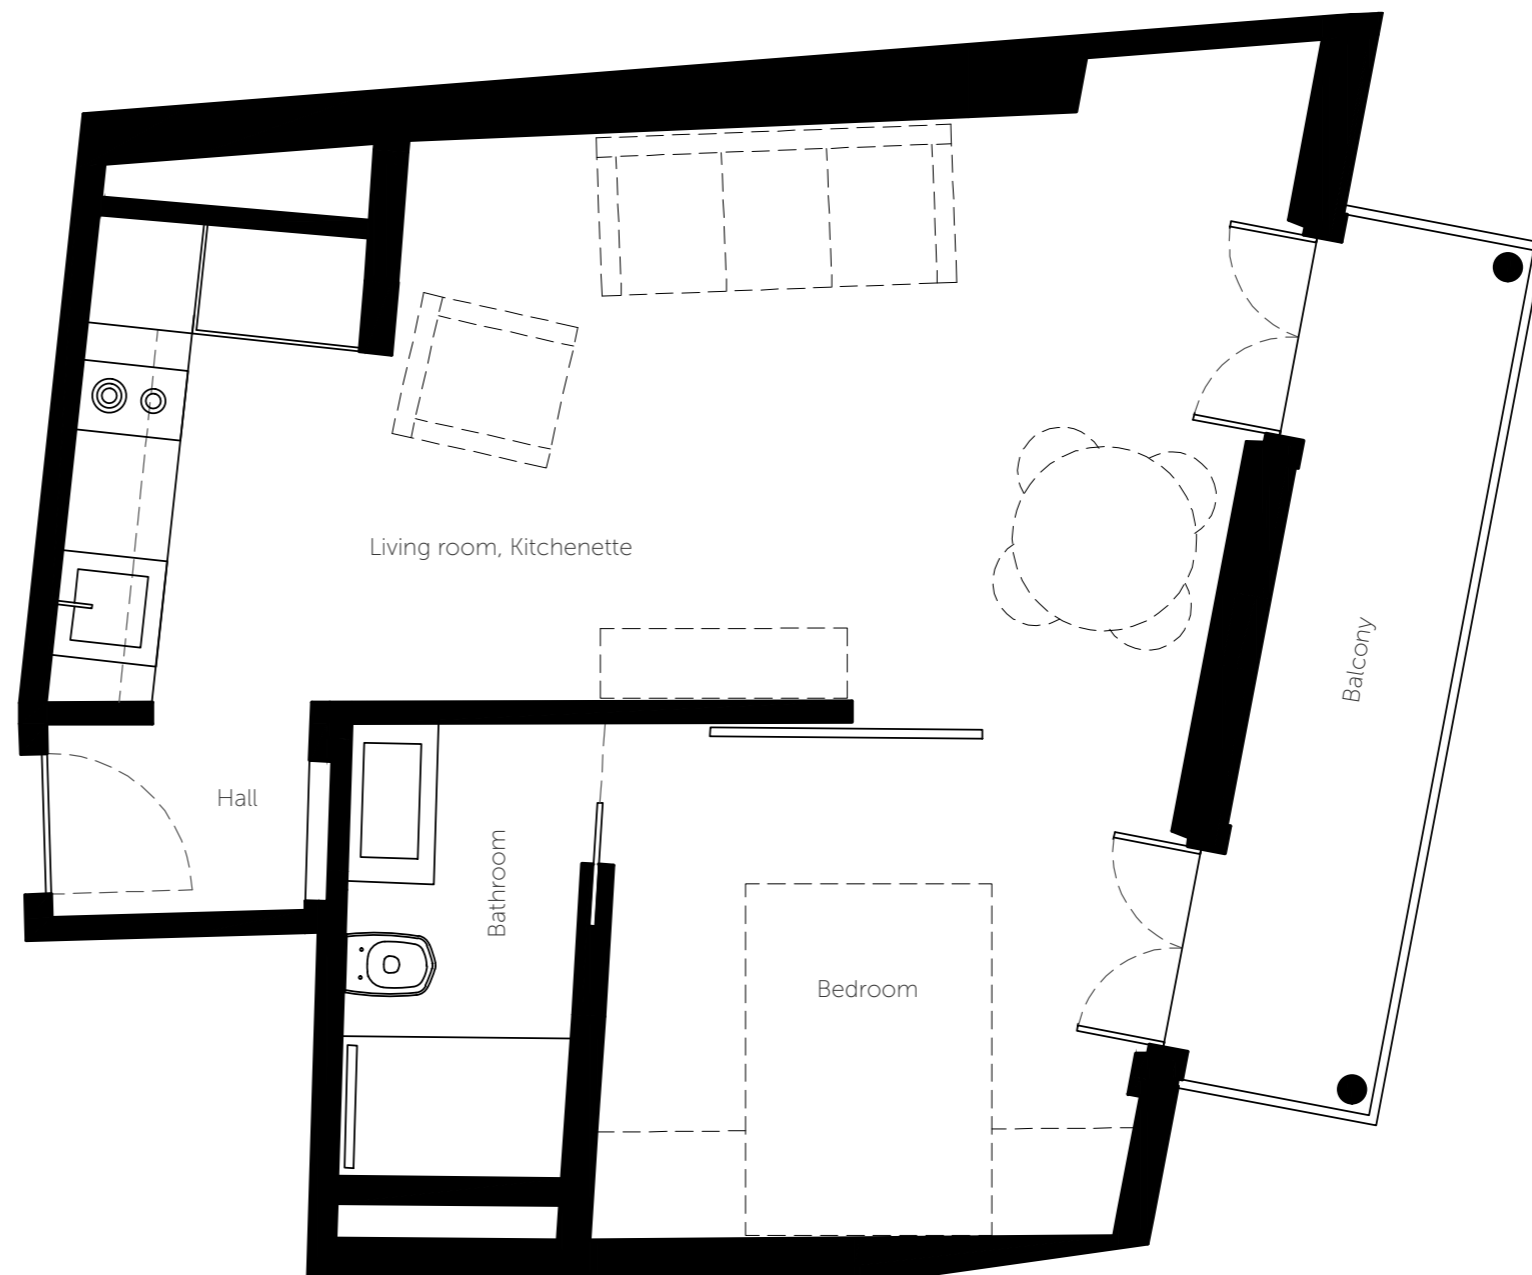

GLORIA

Studios

T1

Level 4

Apartment J

Total gross private area

49,68 sqm

Interior gross area

44,25 sqm

Exterior gross area

5,43 sqm

7,39

7,01