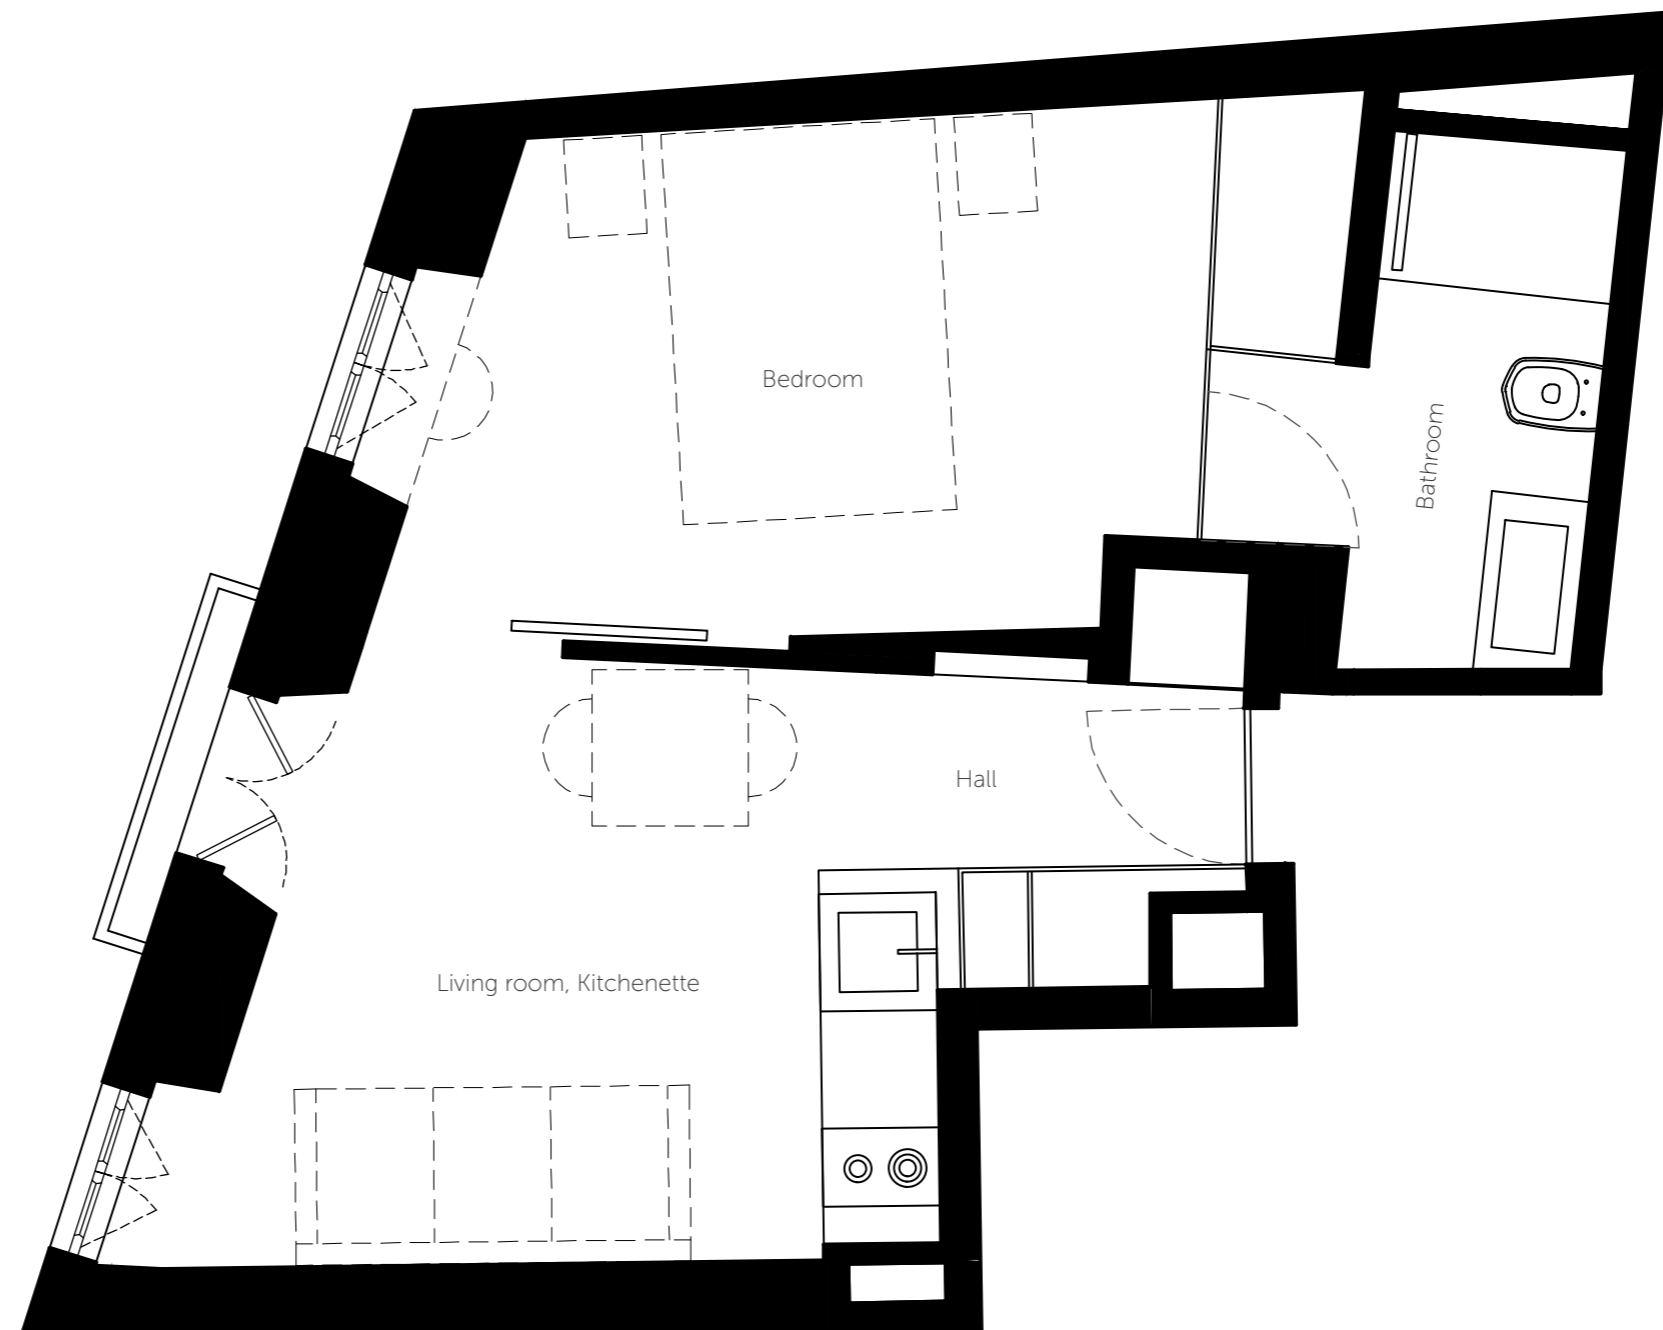

GLORIA
Studios

6,43

6,74

T1

Level 4
Apartment K

Total gross private area
37,50 sqm

Interior gross area
37,10 sqm

Exterior gross area
0,40 sqm